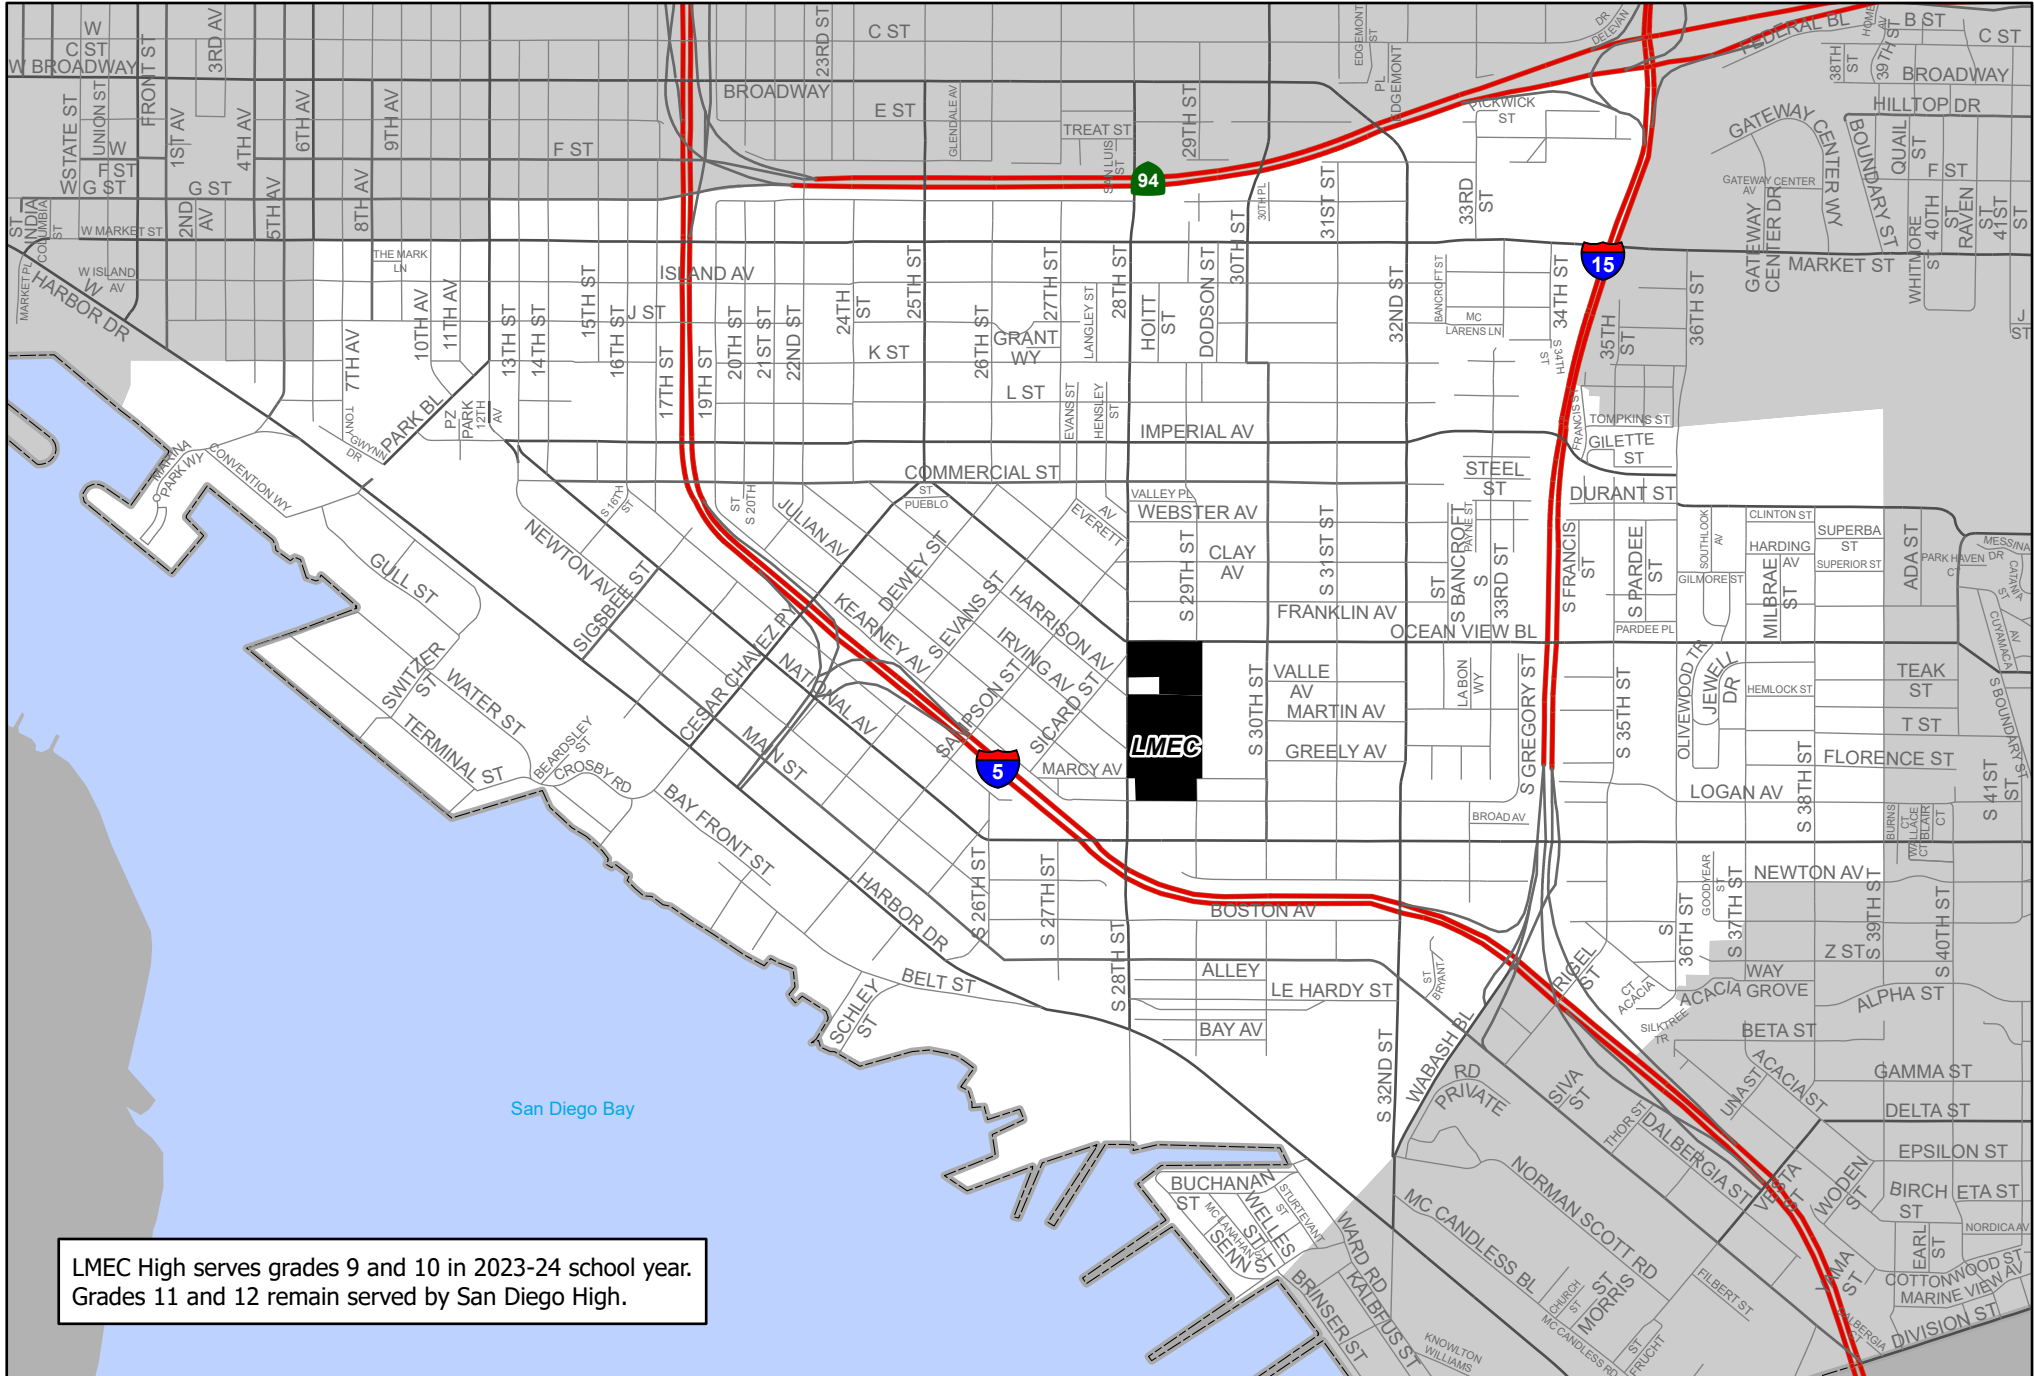

Logan Memorial Education Campus (LMEC) High - Grades 9 and 10 2875 Ocean View Boulevard (619)344-6500

**Attendance
Area
2023-24**

The white area is the school's boundary.
The map reflects boundaries only for the year indicated. Boundaries are reviewed annually and subject to change.

LMEC High serves grades 9 and 10 in 2023-24 school year.
Grades 11 and 12 remain served by San Diego High.